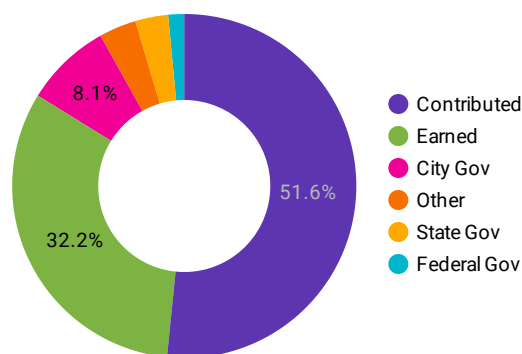

They **employ over 85,600** people including over **33,400 artists** and offered career development opportunities for for over **59,900 volunteers and interns**⁴

They have **partnerships with 82% of schools** with a total of **236 school partnerships**²

655 artists received grants as part of the City Artists Corps in 2021 and the program had over **2,599 grant applications**³

City funding provides 8.1% of revenue for cultural organizations on average in Manhattan^{4&5}

Cultural Organizations and Partnerships with Schools^{1&2}

[View Interactive City Map](#)⁶

The median NYC cultural organization has only **1.5 months of operating capital** on hand⁴

Average Funding Sources in Manhattan⁴