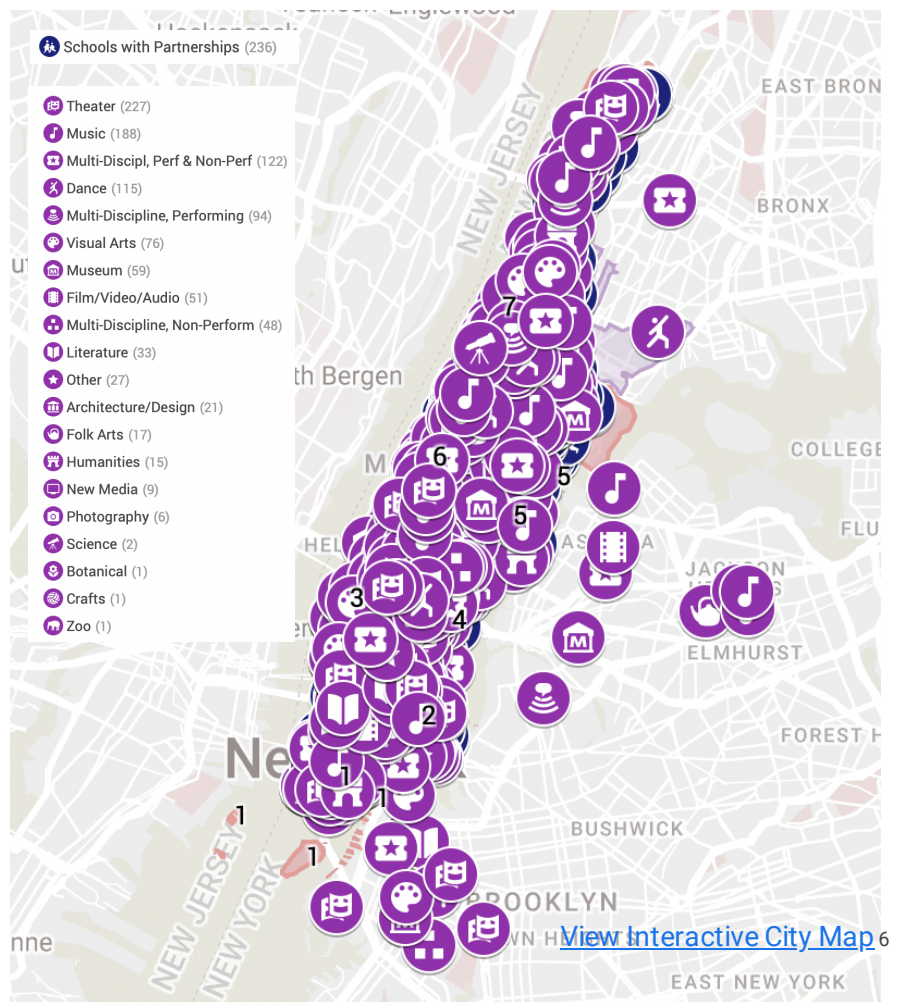

CULTURE AND ARTS IN MANHATTAN

There are **over 1,100 cultural organizations** in Manhattan¹

These organizations attract over **212.8 million attendees** per year and **75% attend for free**⁴

These organizations offer **over 361,000 programs** per year⁴

They **employ over 85,600** people including over **33,400 artists** and offered career development opportunities for for over **59,900 volunteers and interns**⁴

They have **partnerships with 82% of schools** with a total of **236 school partnerships**²

655 artists received grants as part of the City Artists Corps in 2021 and the program had over **2,599 grant applications**³

City funding provides 8.1% of revenue for cultural organizations on average in Manhattan^{4&5}

Cultural Organizations and Partnerships with Schools^{1&2}

[View Interactive City Map](#)⁶

The median NYC cultural organization has only **1.5 months of operating capital** on hand⁴