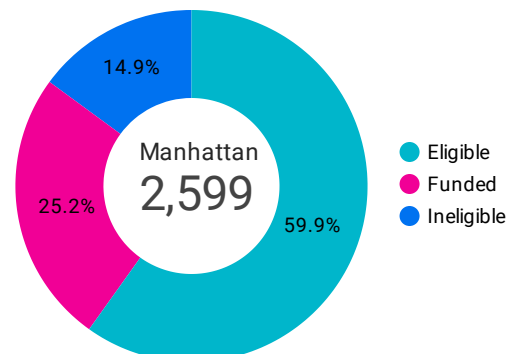

Average Funding Sources in Manhattan⁴

NYC Artist Corps Grants 2021³

Data Sources & Notes:

¹ Map of Organizations and Organization List - NYC Open Data "DCLA Cultural Organizations" (note: Not all mapped points will appear in the borough. Some organizations operate in a different district than their business address.)

² Schools - NYC Open Data "2018 - 2019 Arts Data Survey"

³ NYC Artist Corps Grants - <https://datastudio.google.com/u/0/reporting/38ecff87-ba3e-423f-a024-50ed60ad5822/page/p_2fn1cg2y/c> (district estimated based on available zip code data)

⁴ Analysis of DataArts data for 1,205 organizations citywide who filed reports for 2018 or 2019

⁵ City funding provides 13% of revenue for cultural organizations city wide, with the percentage higher in lower-wealth boroughs

⁶ View interactive city map at: bit.ly/culturemapnyc